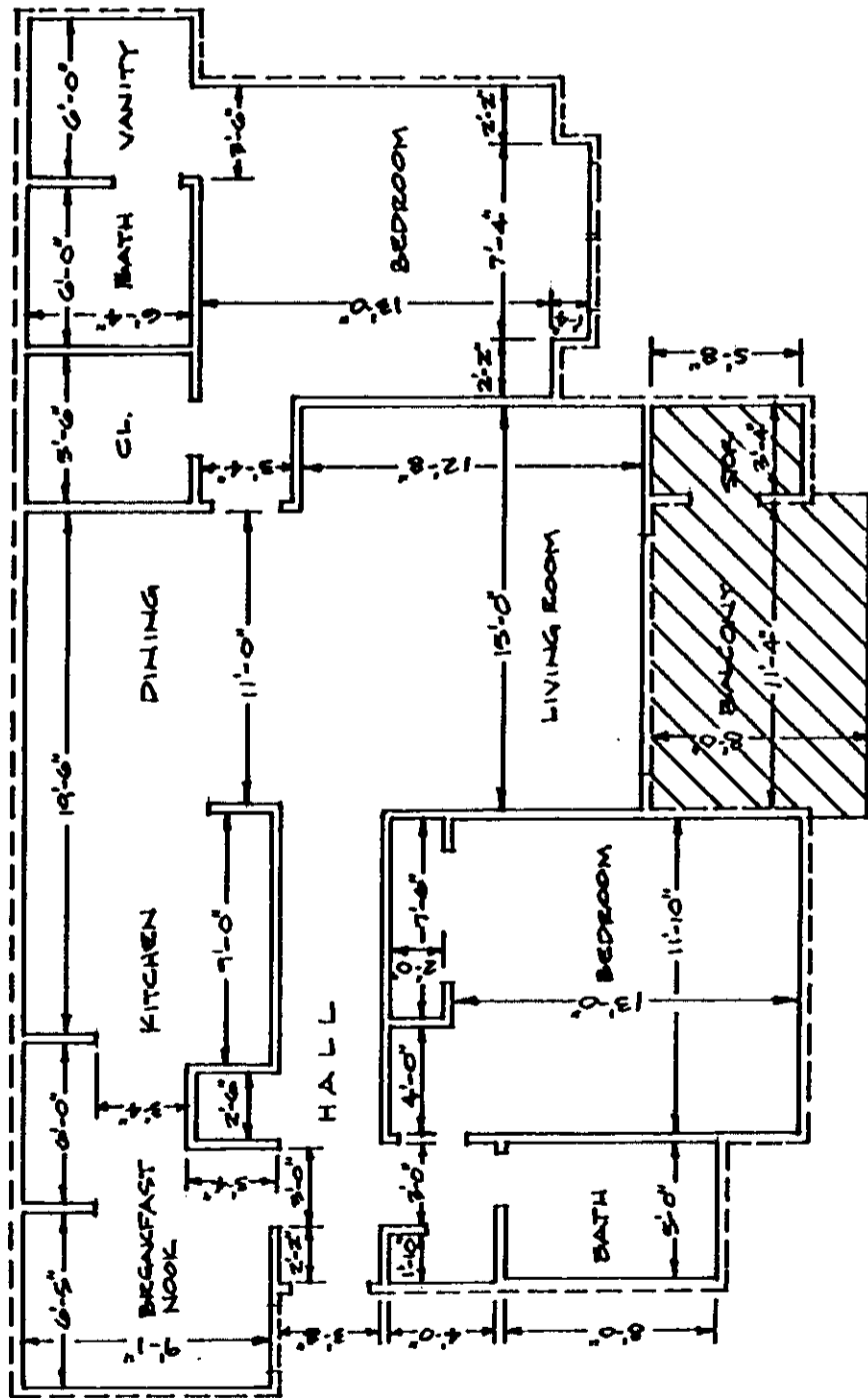

THIS IS A TYPICAL SECTION OF ALL OF THE UNITS OF PARKVIEW CONDOMINIUMS

AREA PER RESIDENCE
1147 SQ. FT.

TYPICAL UNIT SCHEMATIC OF FLOOR PLAN FOR TWO BEDROOM
PARKVIEW CONDOMINIUMS

EXHIBIT "C"

SCALE: 1/8"=1'-0"

CONTINUED ON NEXT PAGE

7328-W-2

0 4 6 9